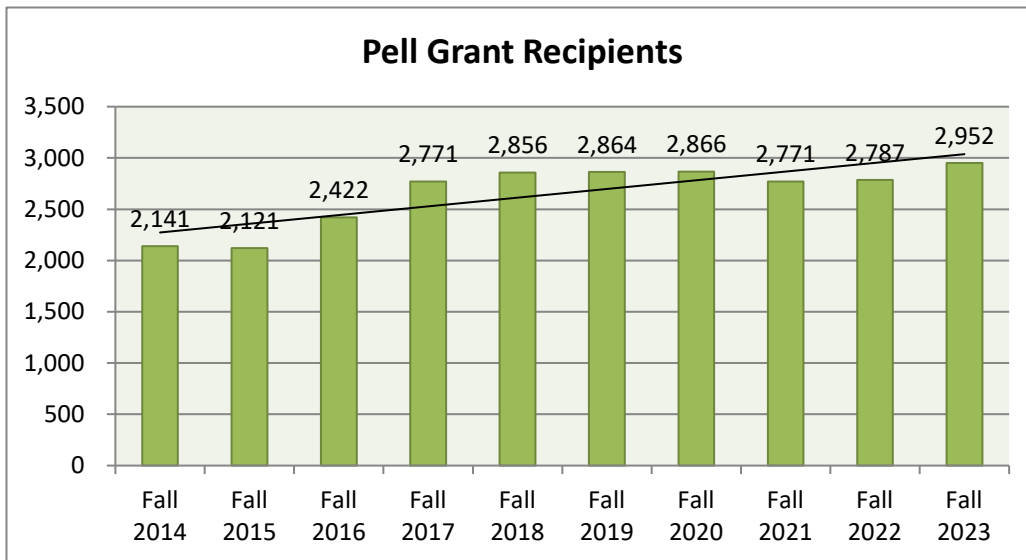

Farmingdale State College
Percentage of All Full-Time Undergraduate Students who Received a Pell Grant
By Semester of Receipt

	FT Pell Grant Recipients	Total FT Students	% FT Students who Received a Pell Grant
Fall 2014	2,141	6,287	34%
Fall 2015	2,121	6,388	33%
Fall 2016	2,422	6,942	35%
Fall 2017	2,771	7,407	37%
Fall 2018	2,856	7,689	37%
Fall 2019	2,864	7,785	37%
Fall 2020	2,866	7,860	36%
Fall 2021	2,771	7,321	38%
Fall 2022	2,787	7,388	38%
Fall 2023	2,952	7,622	39%