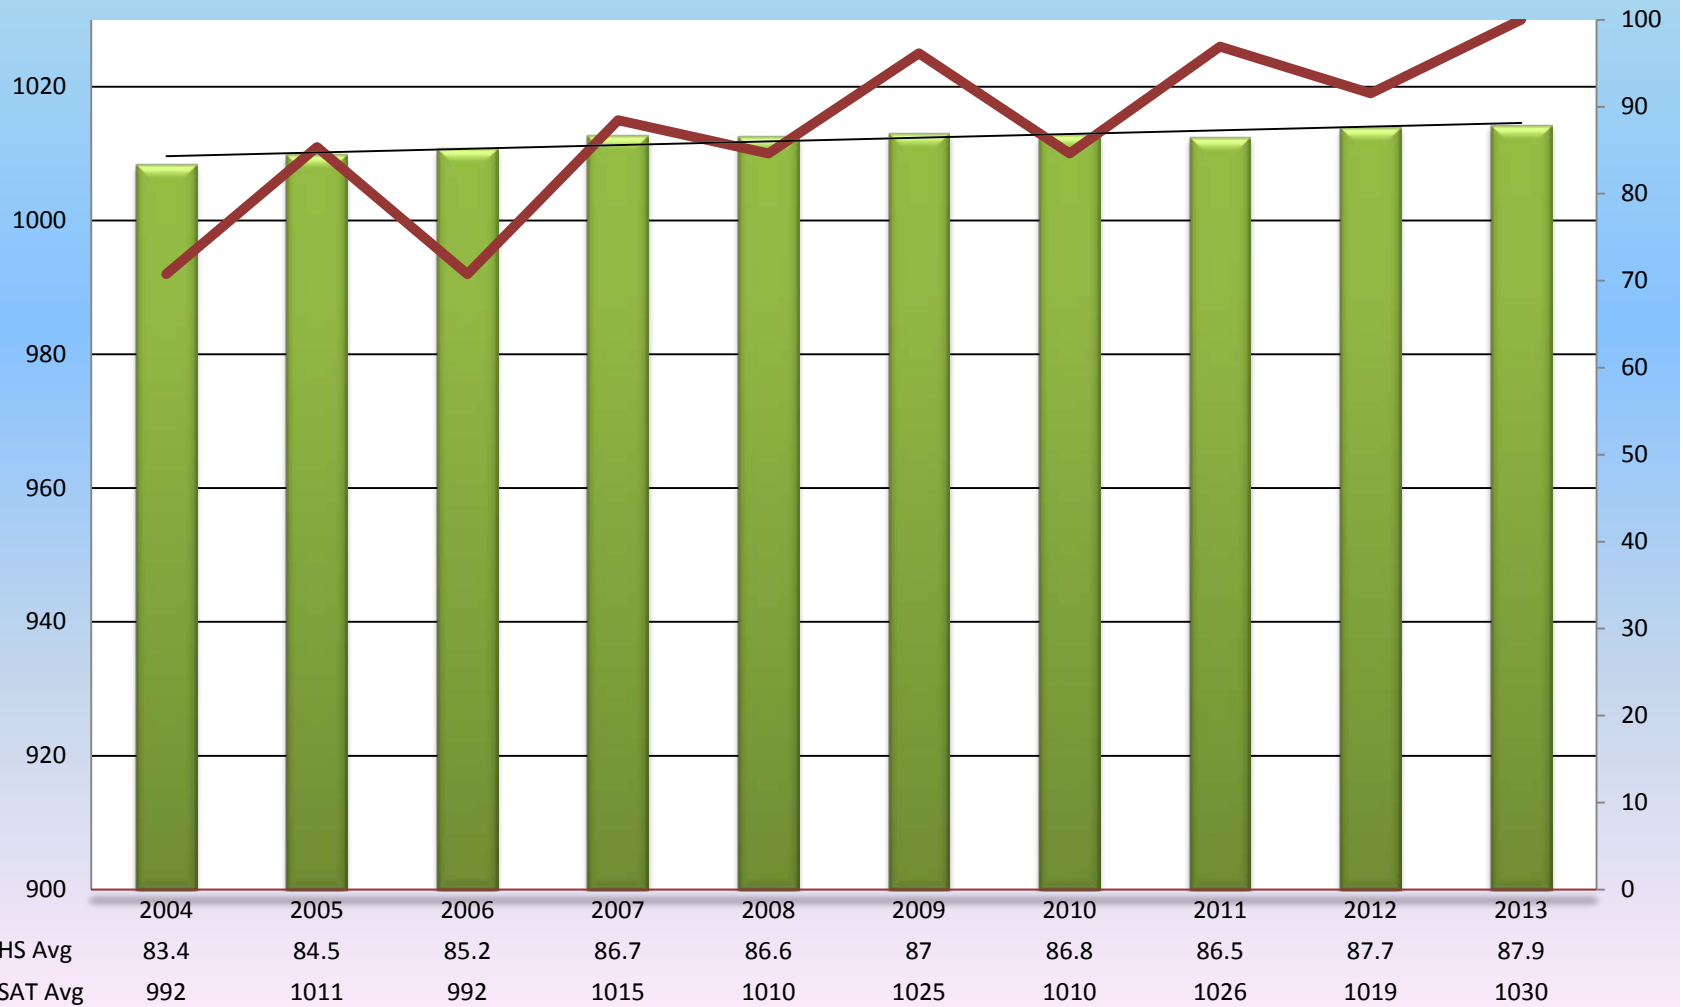

Selectivity (Avg SAT Score & High School Avg) First-Time, FT Baccalaureate Students

Source: ESS and Banner