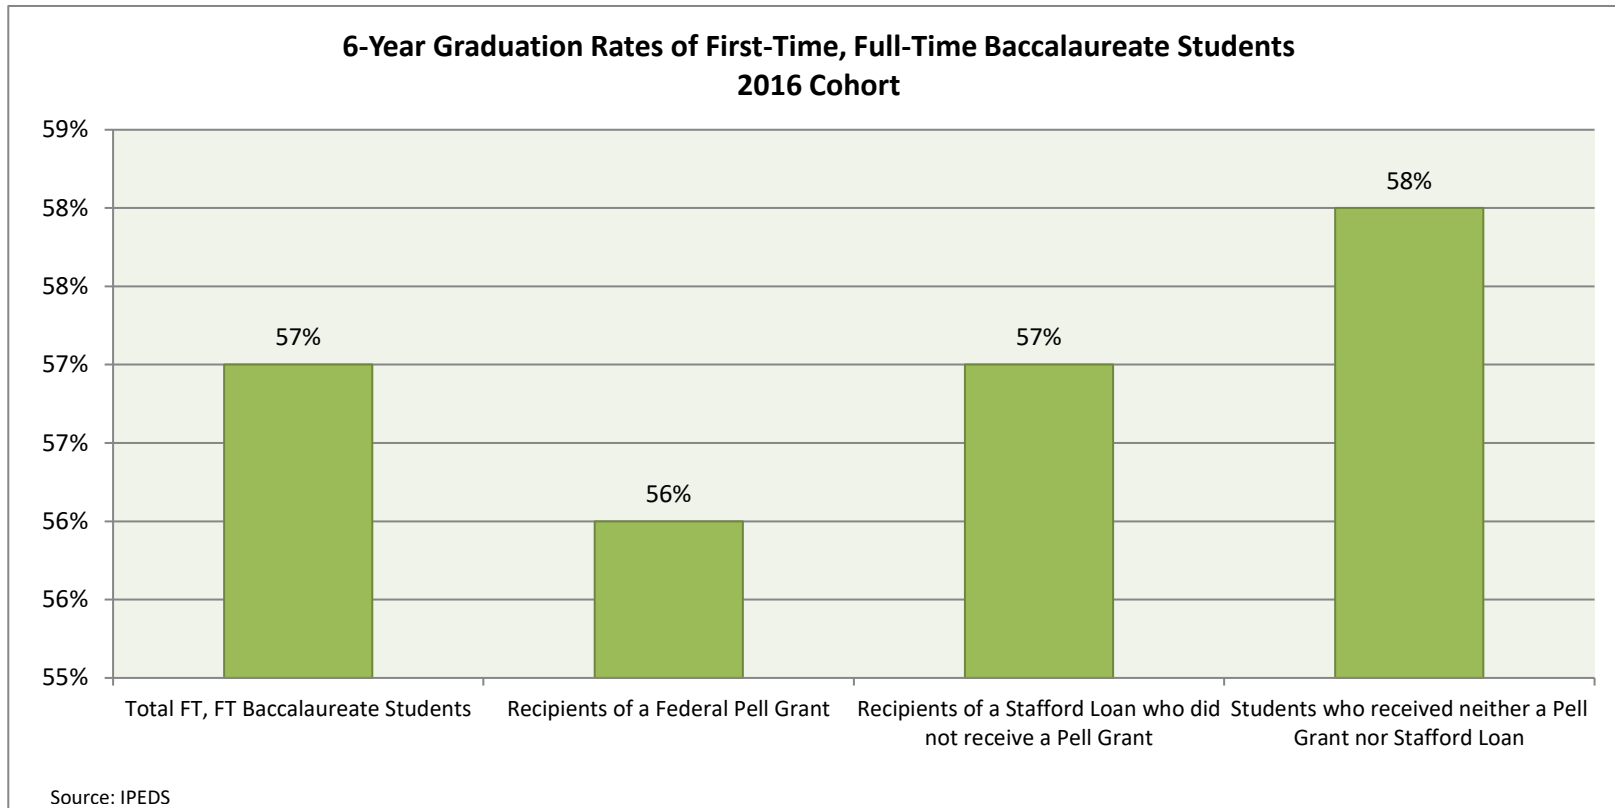

Farmingdale State College

2016 Cohort of First-Time, Full-Time Students Baccalaureate Students

% Graduated within six years disaggregated by Pell Grant and Stafford Loan Recipients*

	Graduation Rate	Initial Cohort Number
Total FT, FT Baccalaureate Students	57%	729
Recipients of a Federal Pell Grant	56%	273
Recipients of a Stafford Loan who did not receive a Pell Grant	57%	76
Students who received neither a Pell Grant nor Stafford Loan	58%	380