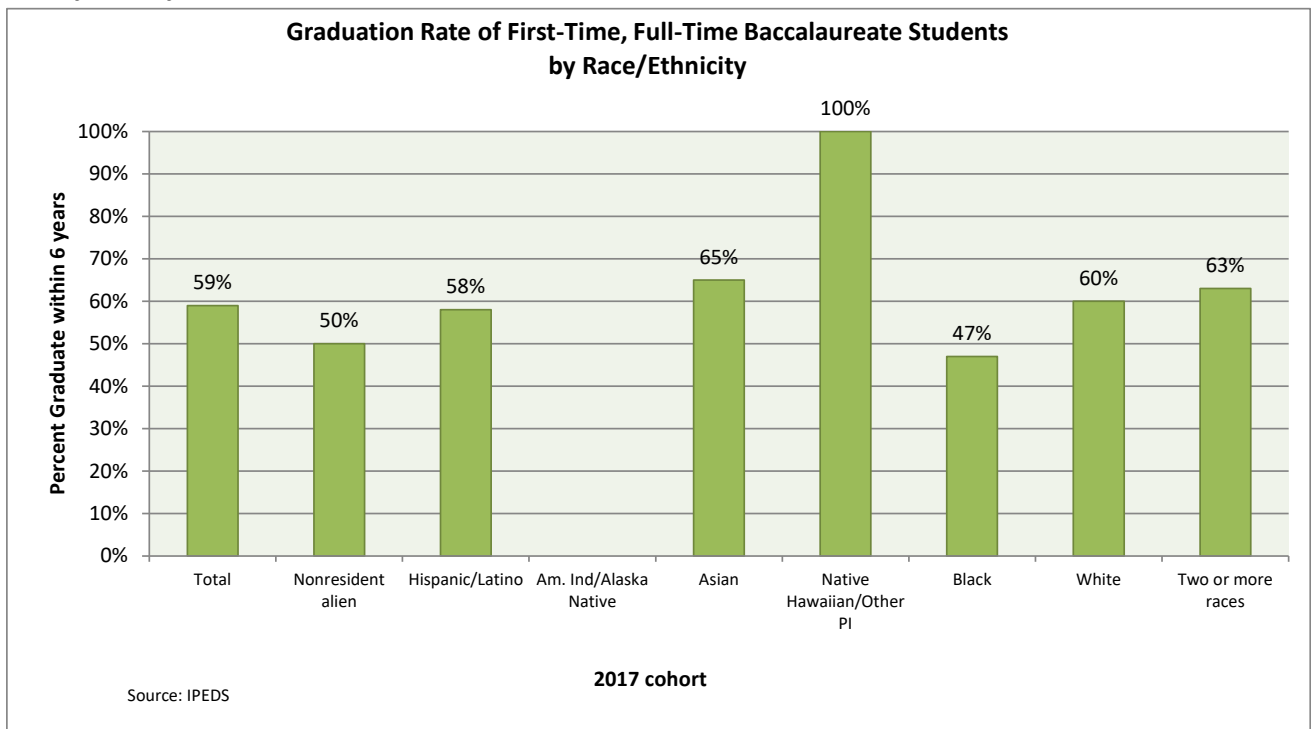

Farmingdale State College

Graduation Rates for First Time, Full Time Baccalaureate Level Students - 150% Completion Time (6 years)

2017 Cohort By Ethnicity and Gender

	<u>initial cohort</u>	<u>grad rate</u>
Total	690	59%
Nonresident alien	6	50%
Hispanic/Latino	169	58%
Am. Ind/Alaska Native		
Asian	71	65%
Native Hawaiian/Other PI	1	100%
Black	64	47%
White	361	60%
Two or more races	16	63%
Unknown	2	0%