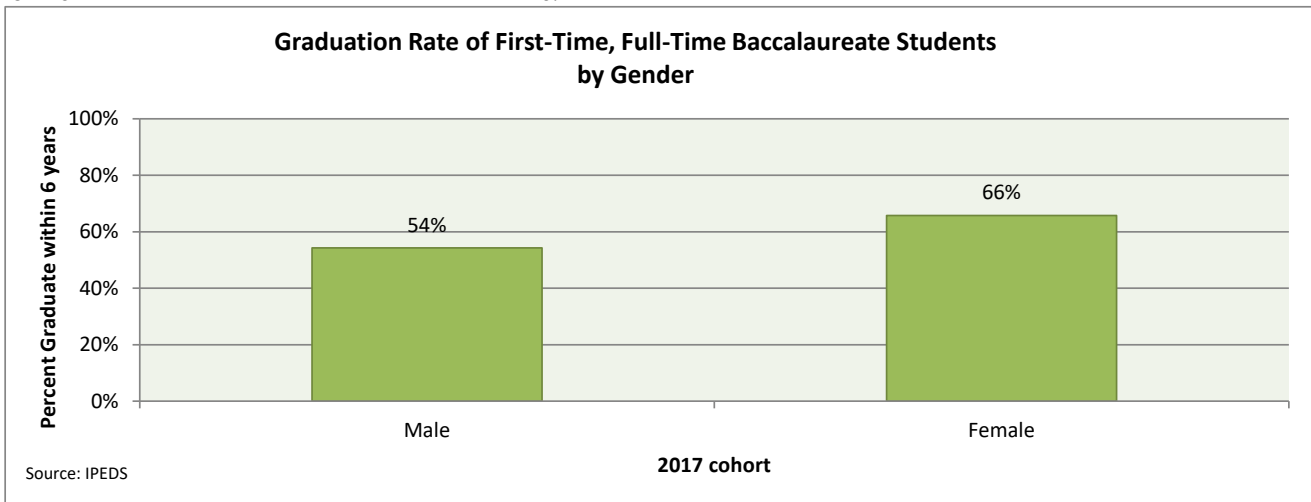

Farmingdale State College

Graduation Rates for First Time, Full Time Baccalaureate Level Students - 150% Completion Time (6 years)

2017 Cohort By Ethnicity and Gender

	<u>initial cohort</u>	<u>grad rate</u>
Total	690	59%
Nonresident alien	6	50%
Hispanic/Latino	169	58%
Am. Ind/Alaska Native		
Asian	71	65%
Native Hawaiian/Other PI	1	100%
Black	64	47%
White	361	60%
Two or more races	16	63%
Unknown	2	0%

	<u>initial cohort</u>	<u>grad rate</u>
Male	433	54%
Female	257	66%