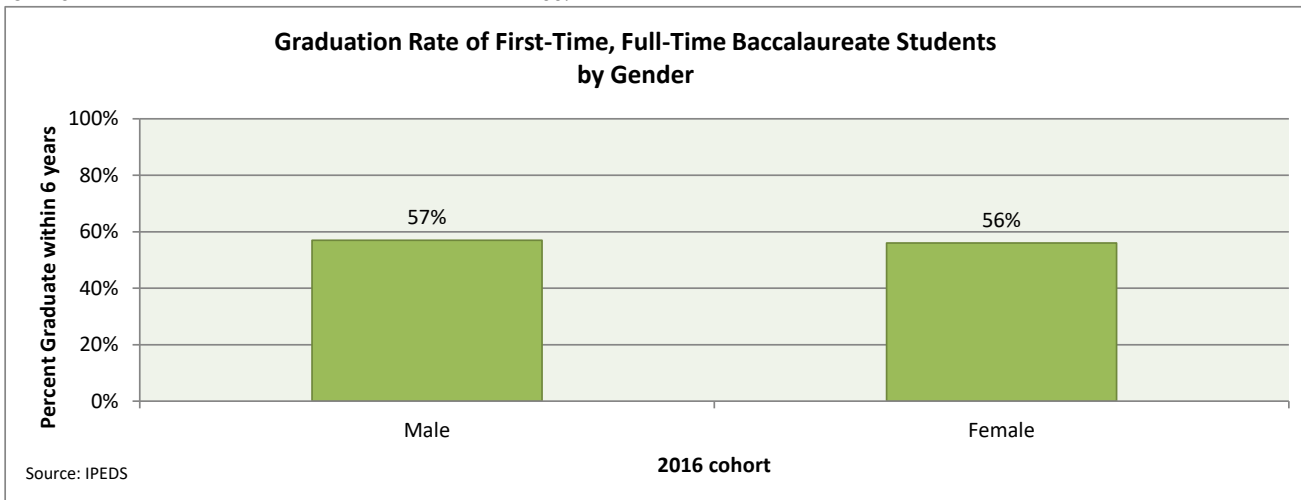

Farmingdale State College

Graduation Rates for First Time, Full Time Baccalaureate Level Students - 150% Completion Time (6 years)

2016 Cohort By Ethnicity and Gender

	<u>initial cohort</u>	<u>grad rate</u>
Total	729	57%
Nonresident alien	8	50%
Hispanic/Latino	154	58%
Am. Ind/Alaska Native		
Asian	95	56%
Native Hawaiian/Other PI	1	100%
Black	67	57%
White	385	57%
Two or more races	18	50%
Unknown	1	100%