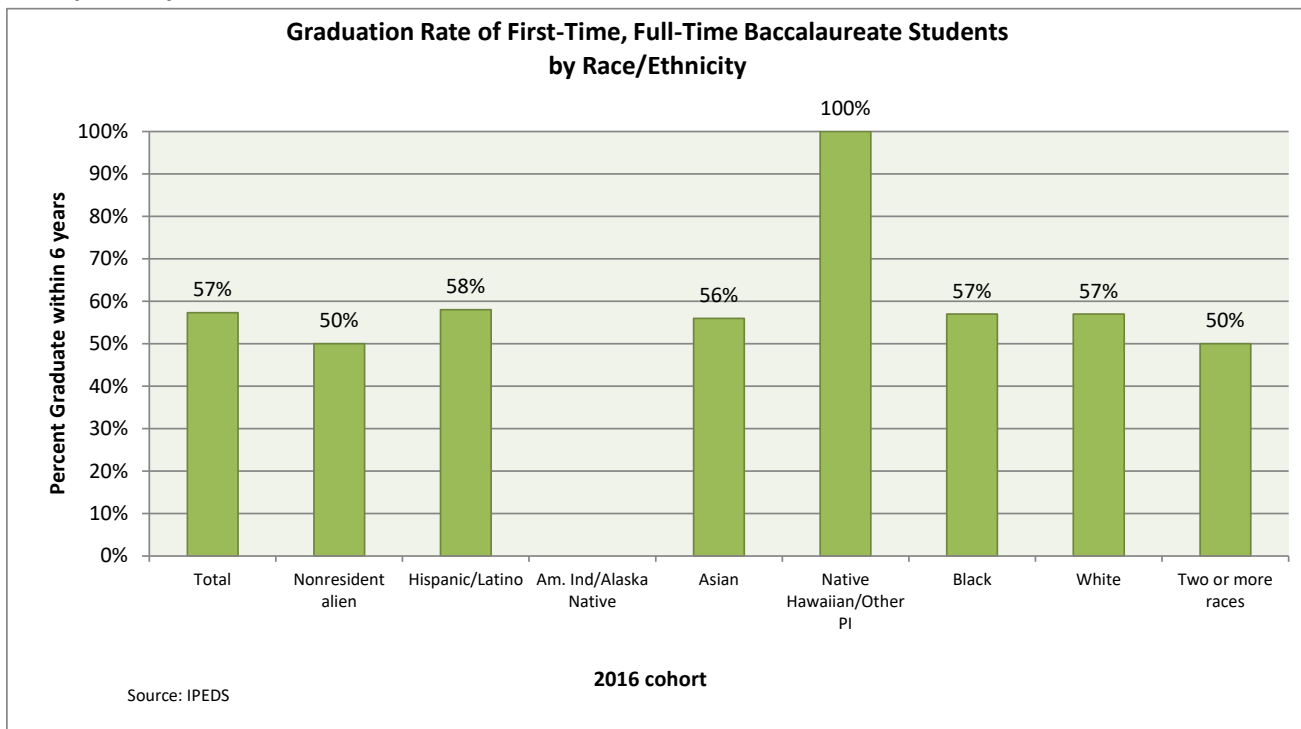

Farmingdale State College

Graduation Rates for First Time, Full Time Baccalaureate Level Students - 150% Completion Time (6 years)

2016 Cohort By Ethnicity and Gender

	<u>initial cohort</u>	<u>grad rate</u>
Total	729	57%
Nonresident alien	8	50%
Hispanic/Latino	154	58%
Am. Ind/Alaska Native		
Asian	95	56%
Native Hawaiian/Other PI	1	100%
Black	67	57%
White	385	57%
Two or more races	18	50%
Unknown	1	100%