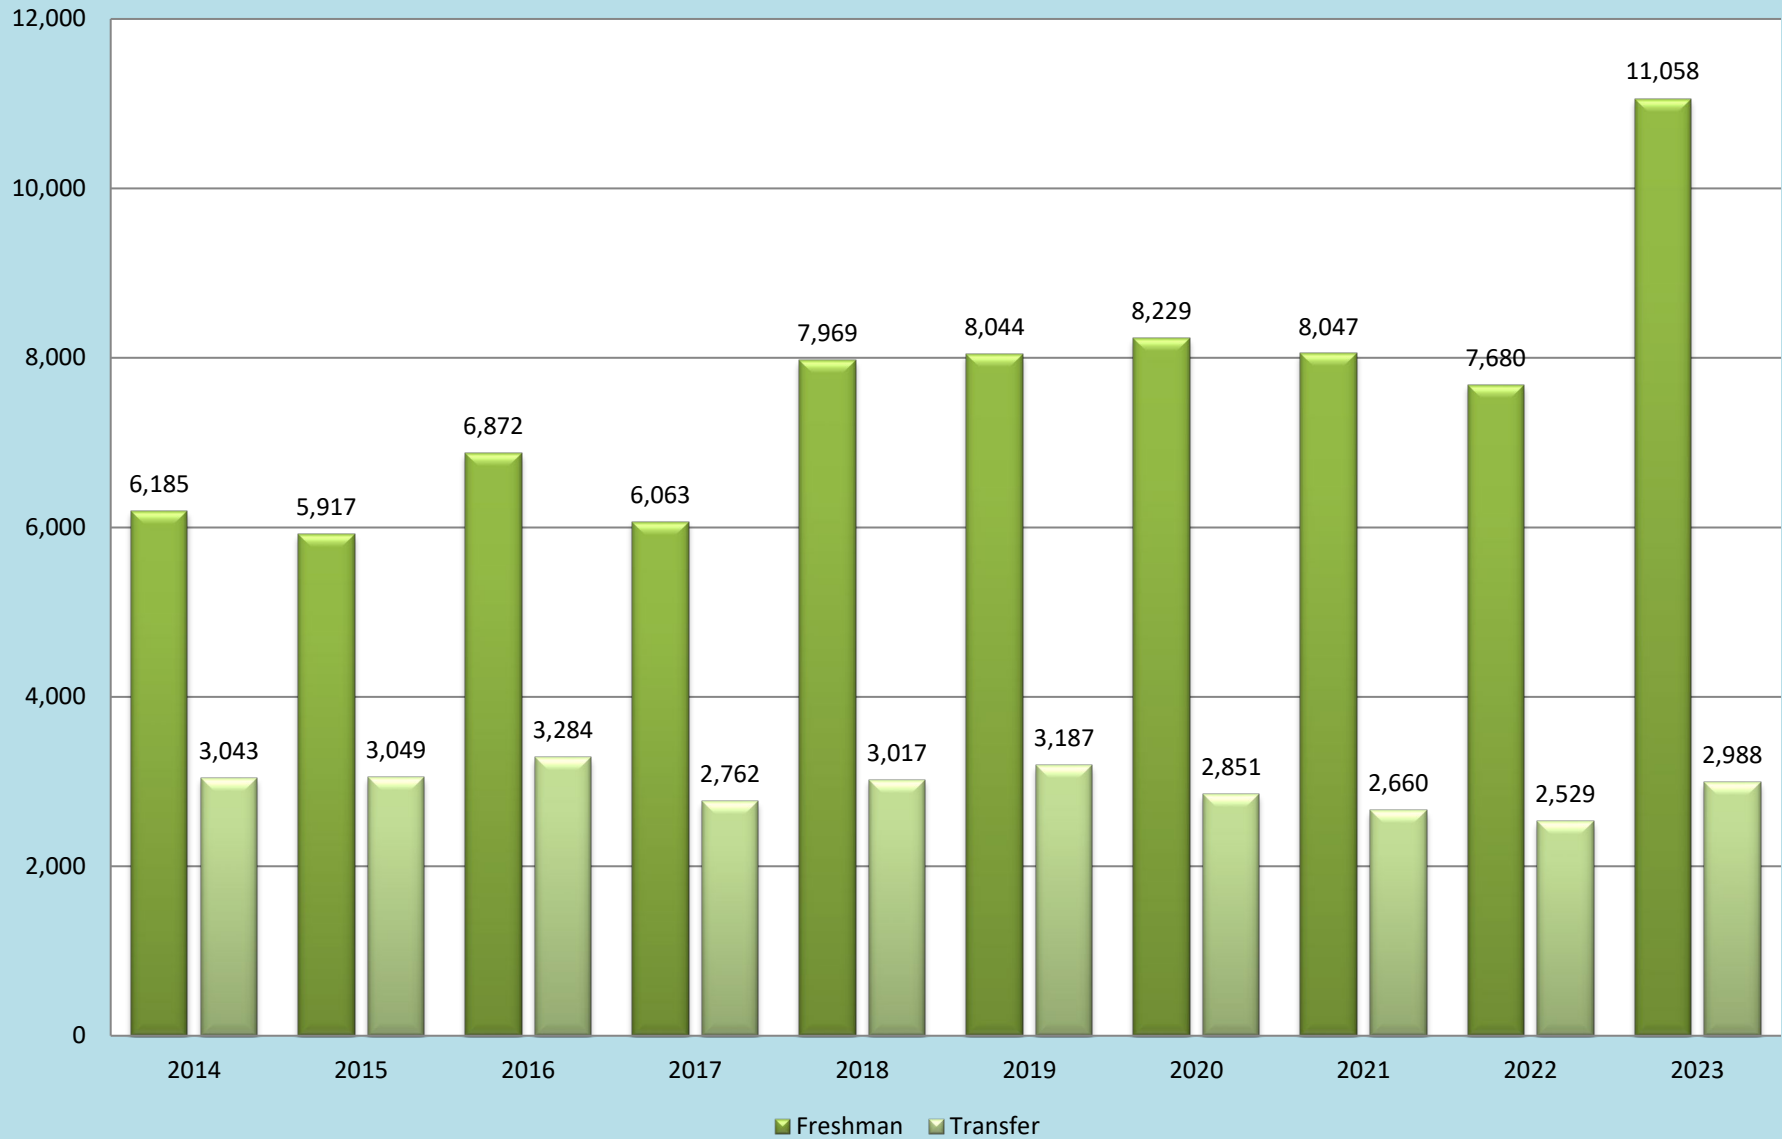

Applications (Freshman vs. Transfer) All Students

Source: SUNY Campus Connect

*Applications for fall enrollment