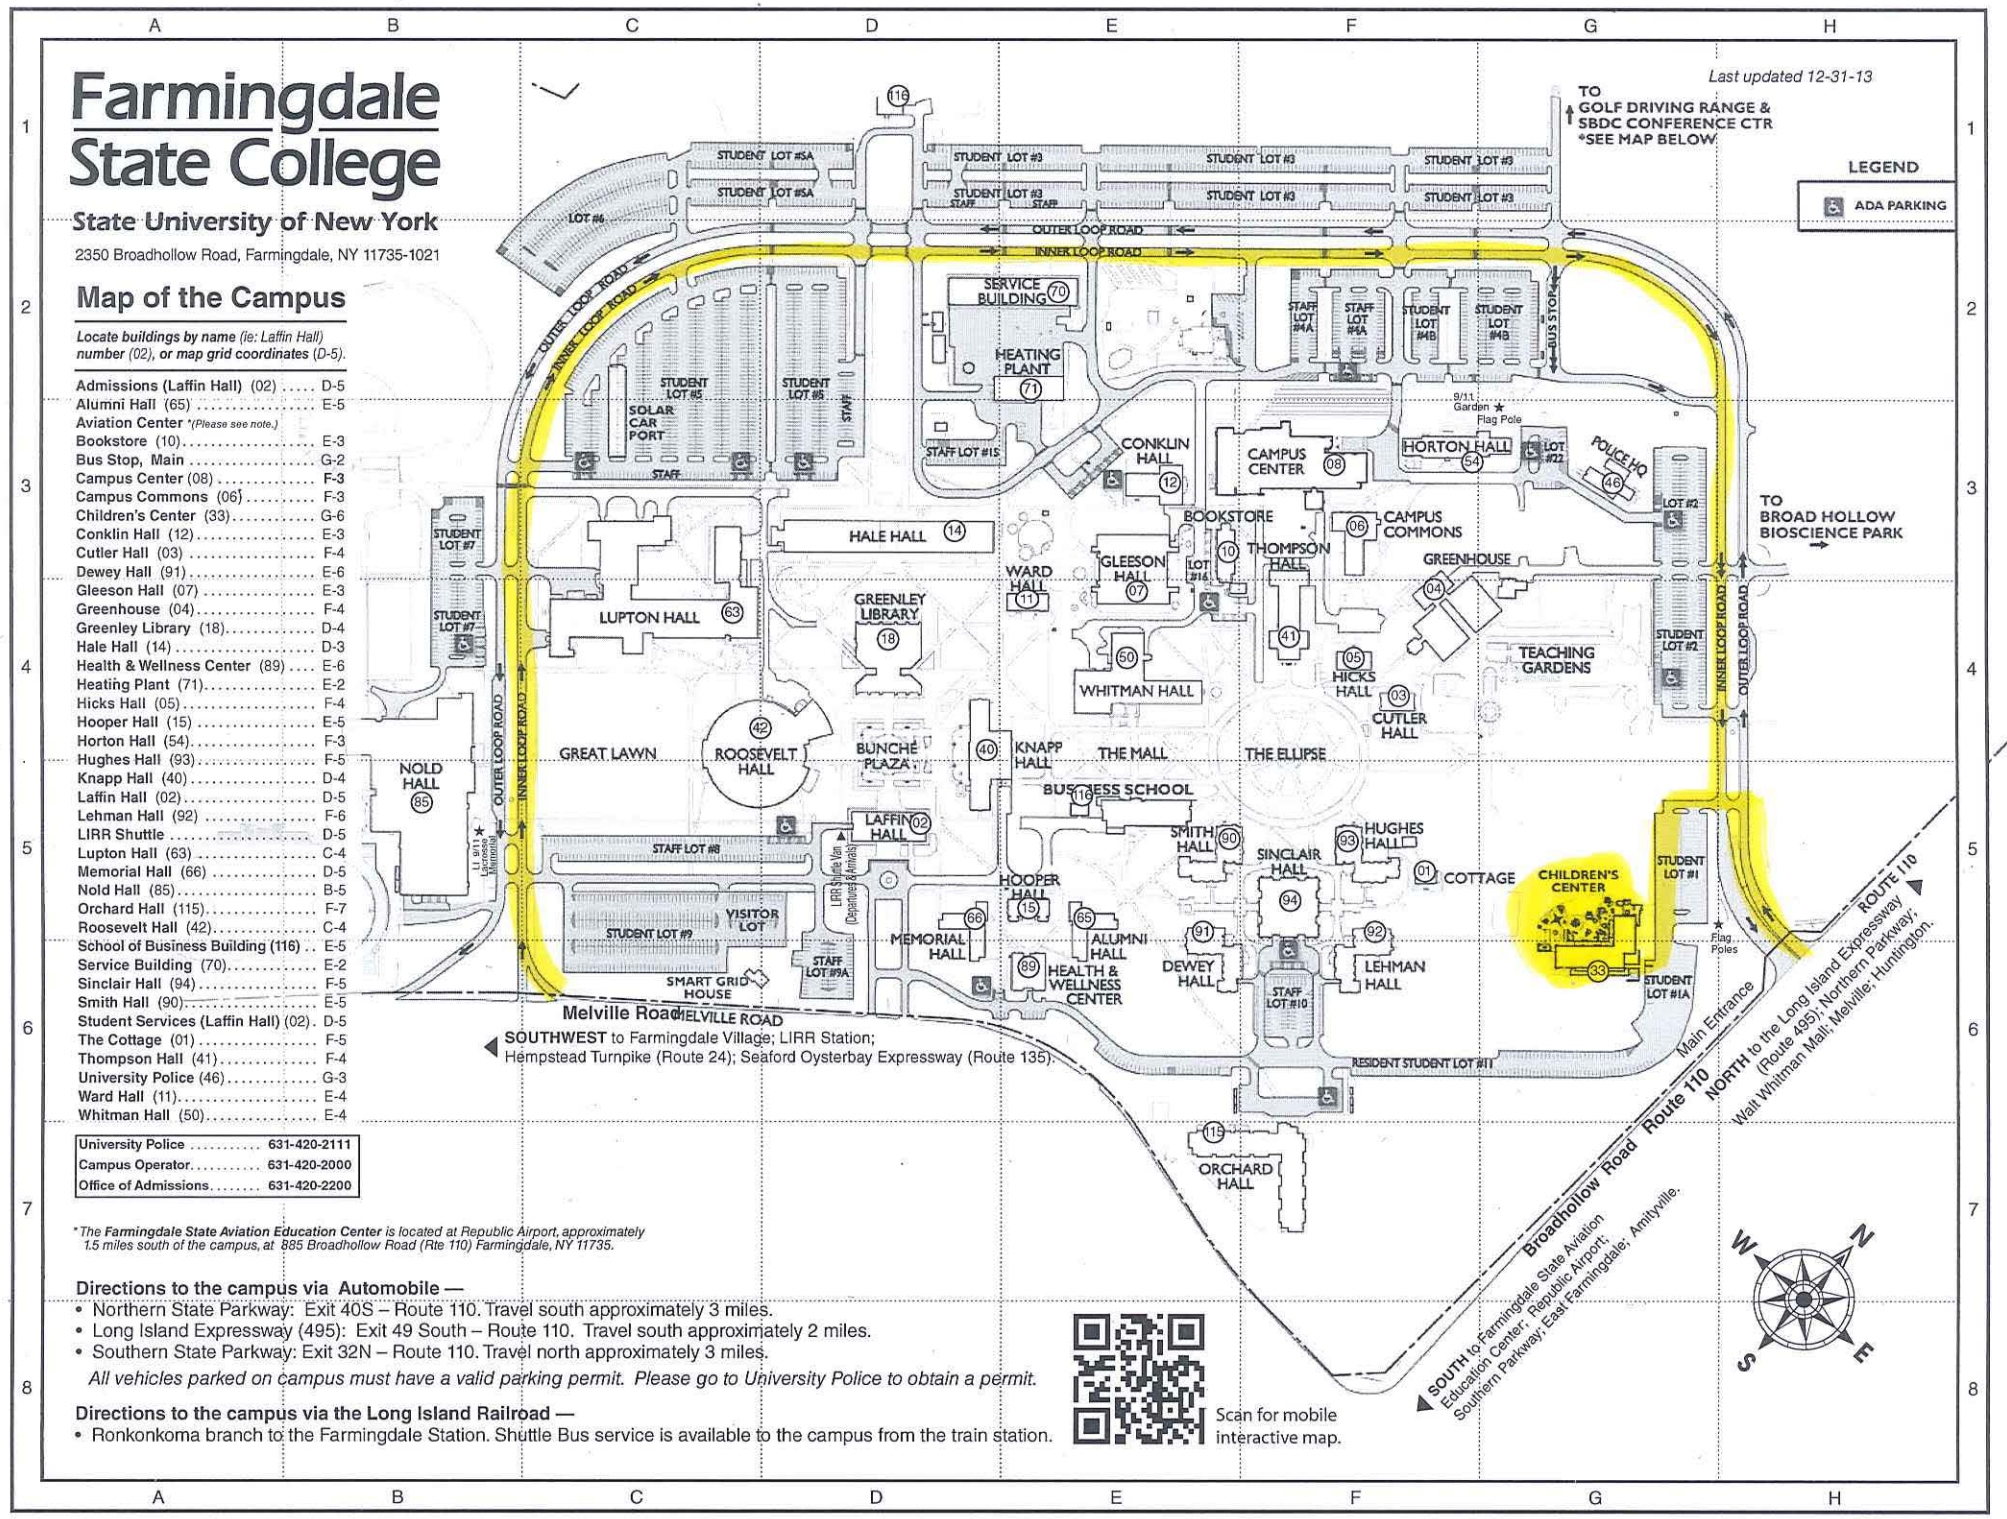

University Police	631-420-2111
Campus Operator	631-420-2000
Office of Admissions	631-420-2200

Directions to the campus via Automobile —

- Northern State Parkway: Exit 40S – Route 110. Travel south approximately 3 miles.
- Long Island Expressway (495): Exit 49 South – Route 110. Travel south approximately 2 miles.
- Southern State Parkway: Exit 32N – Route 110. Travel north approximately 3 miles.

All vehicles parked on campus must have a valid parking permit. Please go to University Police to obtain a permit.

Directions to the campus via the Long Island Railroad —

- Ronkonkoma branch to the Farmingdale Station. Shuttle Bus service is available to the campus from the train station.

Last updated 12-31-13

TO GOLF DRIVING RANGE & SBDC CONFERENCE CTR
*SEE MAP BELOW

LEGEND

Scan for mobile interactive map.

Broadhollow Road **Route 110**
NORTH to the Long Island Expressway (Route 495); Northern Parkway; Walt Whitman Mall; Melville; Huntington.
SOUTH to Farmingdale State Aviation Education Center; Republic Airport; Southern Parkway; East Farmingdale; Amityville.