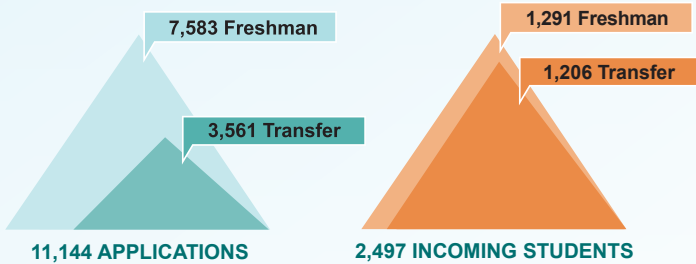

## Student Profile

Students who joined the Farmingdale State College community in Fall 2017

Average for Enrolled Bachelor Degree-Seeking Freshman:

1097 SAT      89 GPA      22 ACT