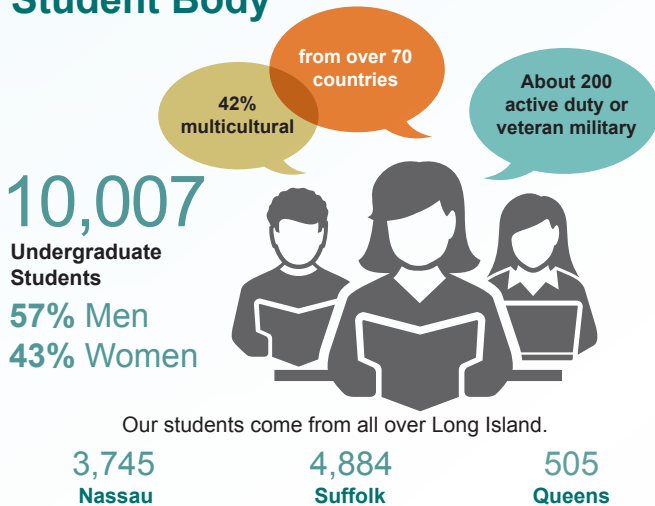

## Student Profile

Students who joined the Farmingdale State College community in Fall 2017

Average for Enrolled Bachelor Degree-Seeking Freshman:

1097 SAT      89 GPA      22 ACT

## Student Body