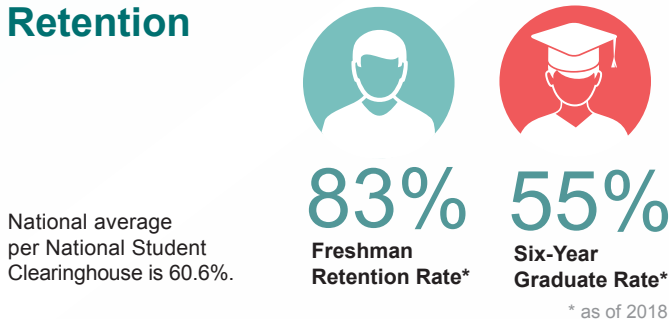

About Farmingdale

Student Profile

Students who joined the Farmingdale State College community in Fall 2017

Average for Enrolled Bachelor Degree-Seeking Freshman:

1097 SAT   89 GPA   22 ACT

Student Body

Retention

Academic Programs

41 Total Undergraduate Degree Programs

Outcomes within six months of graduation

Current Costs

Faculty and Instruction

For more information, visit: farmingdale.edu/about

Farmingdale State College
State University of New York