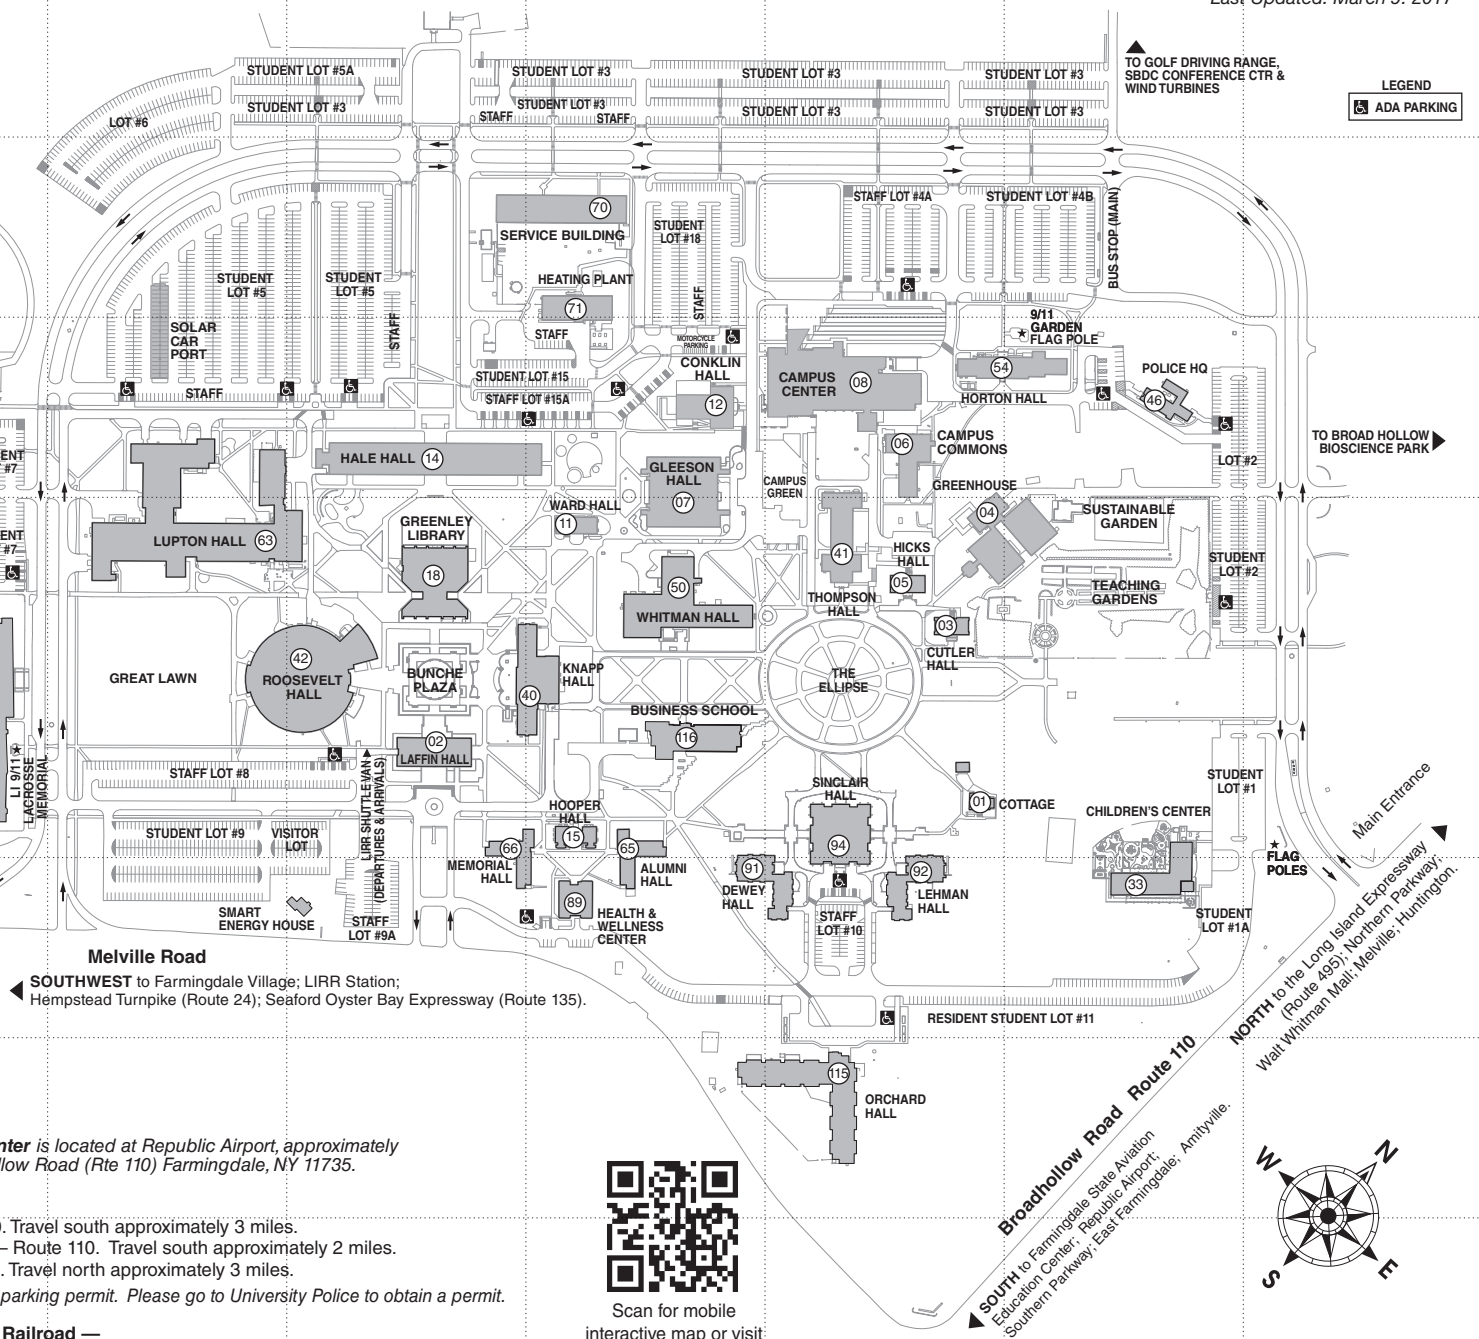

Admissions (Laffin Hall) (02)	D-5
Alumni Hall (65)	E-5
Aviation Center *(Please see note.)	
Bus Stop, Main	G-2
Business School (116)	E-5
Campus Center (08)	F-3
Campus Commons (06)	F-3
Children's Center (33)	G-6
Conklin Hall (12)	E-3
Cutler Hall (03)	F-4
Dewey Hall (91)	E-6
Gleeson Hall (07)	E-3
Greenhouse (04)	F-4
Greenley Library (18)	D-4
Hale Hall (14)	D-3
Health & Wellness Center (89)	E-6
Heating Plant (71)	E-2
Hicks Hall (05)	F-4
Hooper Hall (15)	E-5
Horton Hall (54)	F-3
Knapp Hall (40)	D-4
Laffin Hall (02)	D-5
Lehman Hall (92)	F-6
LIRR Shuttle	D-5
Lupton Hall (63)	C-4
Memorial Hall (66)	D-5
Nold Athletic Complex (85)	B-5
Orchard Hall (115)	F-7
Roosevelt Hall (42)	C-4
Service Building (70)	E-2
Sinclair Hall (94)	F-5
Smart Energy House	D-6
Student Services (Laffin Hall) (02)	D-5
The Cottage (01)	F-5
Thompson Hall (41)	F-4
University Police (46)	G-3
Ward Hall (11)	E-4
Whitman Hall (50)	E-4

Admissions	631-420-2200
Campus Operator	631-420-2000
University Police	631-420-2111

* The Farmingdale State Aviation Education Center is located at Republic Airport, approximately 1.5 miles south of the campus, at 885 Broadhollow Road (Rte 110) Farmingdale, NY 11735.

Directions to the campus via Automobile —

- Northern State Parkway: Exit 40S – Route 110. Travel south approximately 3 miles.
- Long Island Expressway (495): Exit 49 South – Route 110. Travel south approximately 2 miles.
- Southern State Parkway: Exit 32N – Route 110. Travel north approximately 3 miles.

All vehicles parked on campus must have a valid parking permit. Please go to University Police to obtain a permit.

Directions to the campus via the Long Island Railroad —

- Ronkonkoma branch to the Farmingdale Station. Shuttle Bus service is available to the campus from the train station.